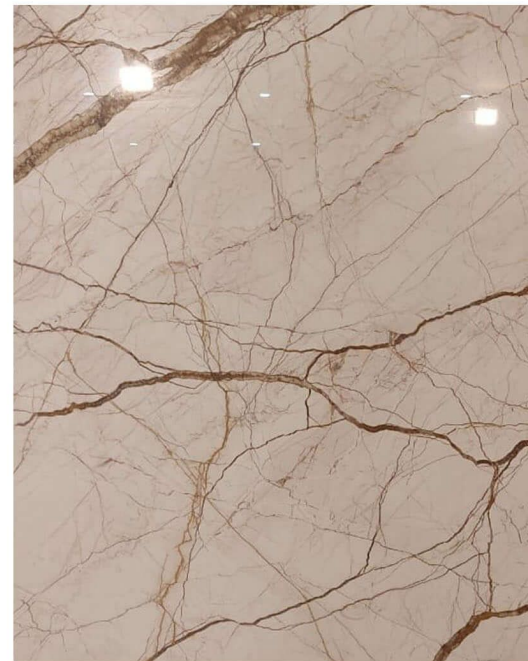

SOFIGOLD
TURISH