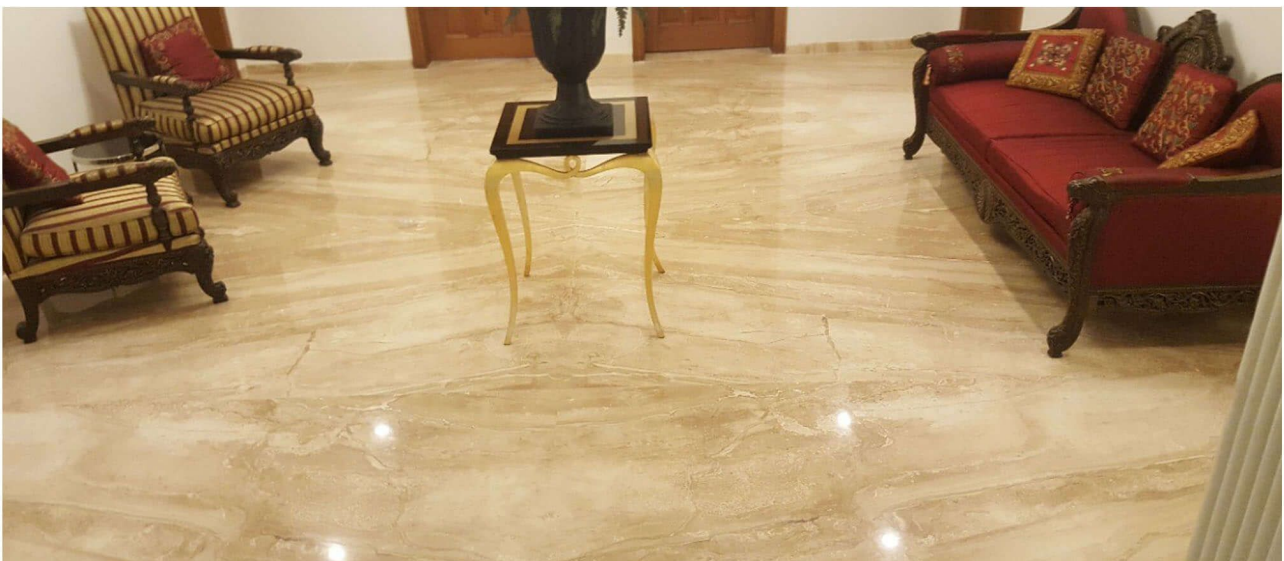

RESIDENCIAL PROJECTS

Sardinia marble slab installed with book matching, side with the special finishing of Italian polish and epoxy matching grouting to make the joint invisible.

RESIDENCIAL PROJECTS

Provided and fixed of Chinese Volaqas white marble book matched slab of size 5 ft x 8 ft in Lahore.